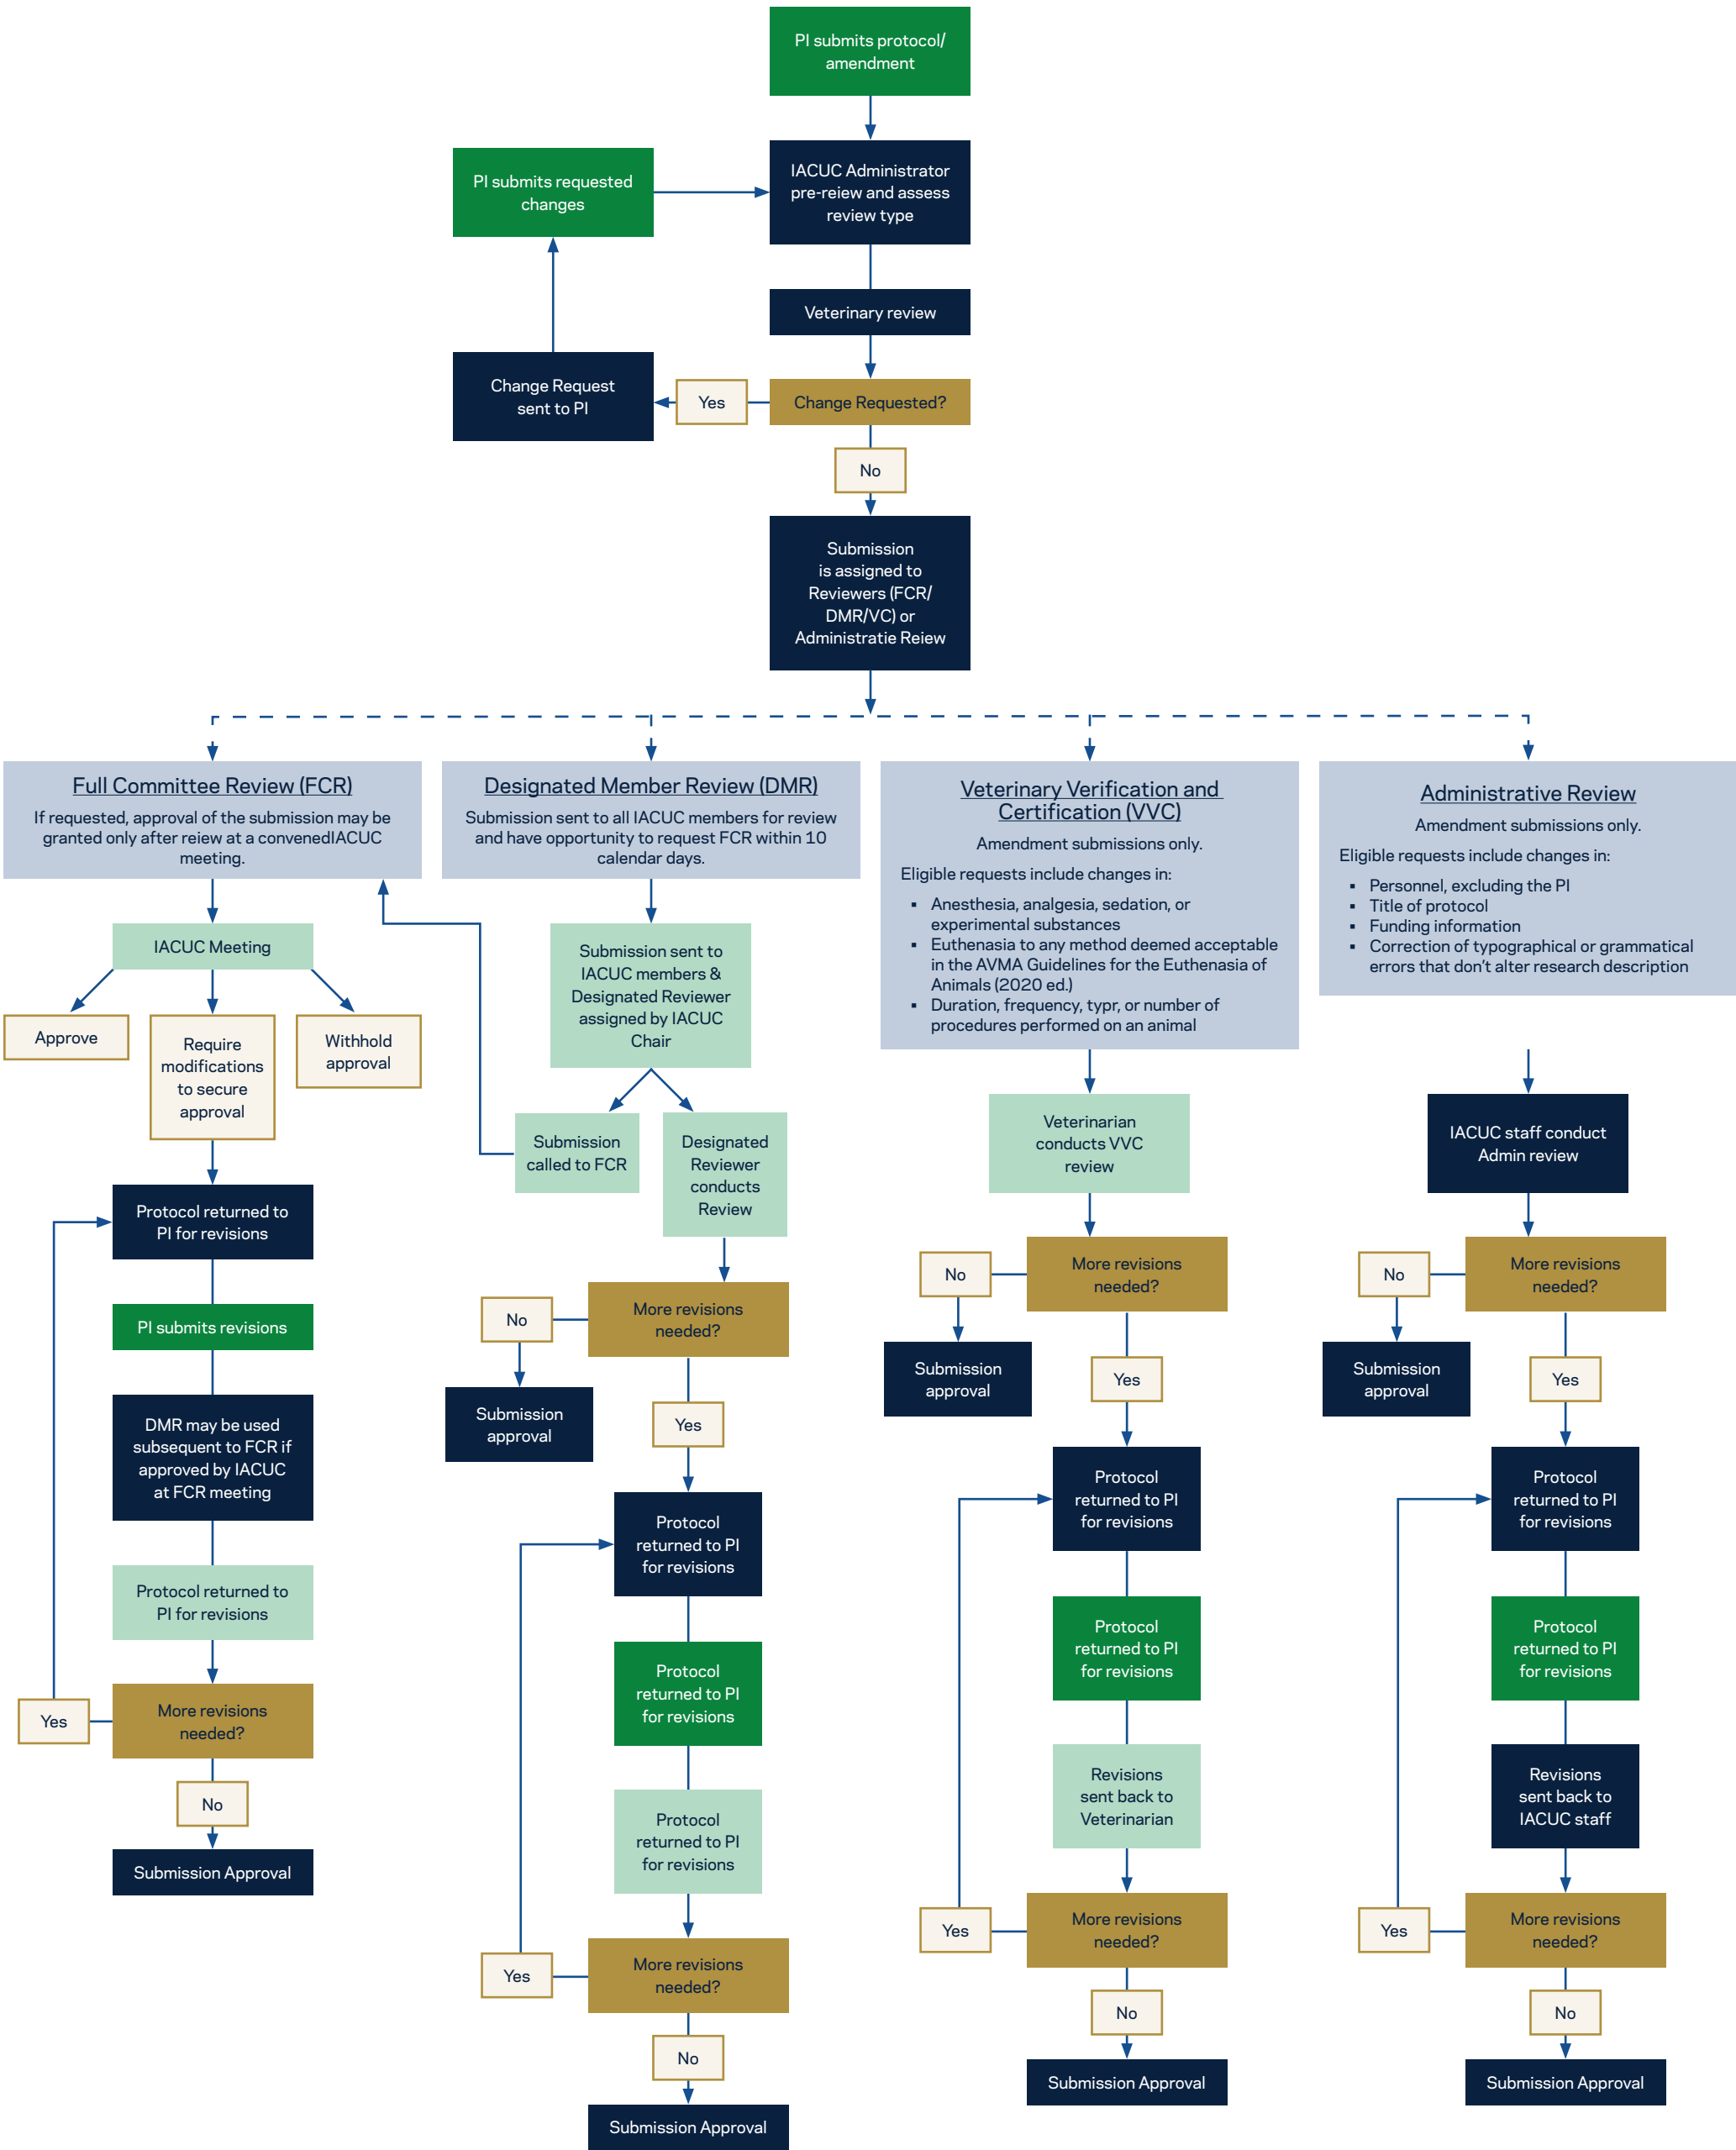

IACUC Review Workflow Diagram

Legend